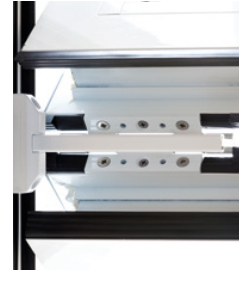

Meeting Style
Choice of standard or slim line meeting style available.

Lead

Handle
Smart has a range of attractive handles for you to choose from.

Frame Jamb

Top Handle

Bottom Roller

Sash & Jamb Hinge

Top & Bottom Roller
Smart's sash rollers are designed and engineered to the highest standards to ensure quality and reliability. Our rollers are marked with the Smart 'Spark', so you can be sure they meet these exacting standards.