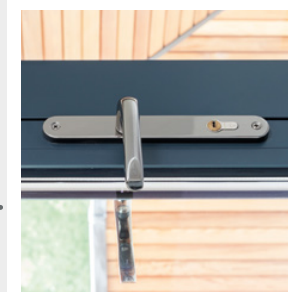

Meeting Style
Choice of standard or slim line meeting style available.

Lead

Handle
Smart has a range of attractive handles for you to choose from.

Frame Jamb

Top Handle

Bottom Roller

Sash & Jamb Hinge

Top & Bottom Roller
Smart's sash rollers are designed and engineered to the highest standards to ensure quality and reliability. Our rollers are marked with the Smart 'Spark', so you can be sure they meet these exacting standards.