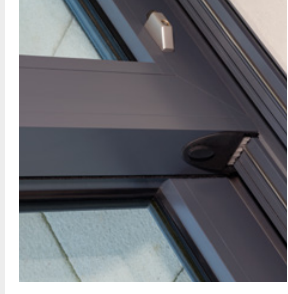

Meeting Style
Choice of standard or slim line meeting style available.

Lead

Handle
Smart has a range of attractive handles for you to choose from.

Frame Jamb

Top Handle

Bottom Roller

Sash & Jamb Hinge

Top & Bottom Roller
Smart's sash rollers are designed and engineered to the highest standards to ensure quality and reliability. Our rollers are marked with the Smart 'Spark', so you can be sure they meet these exacting standards.