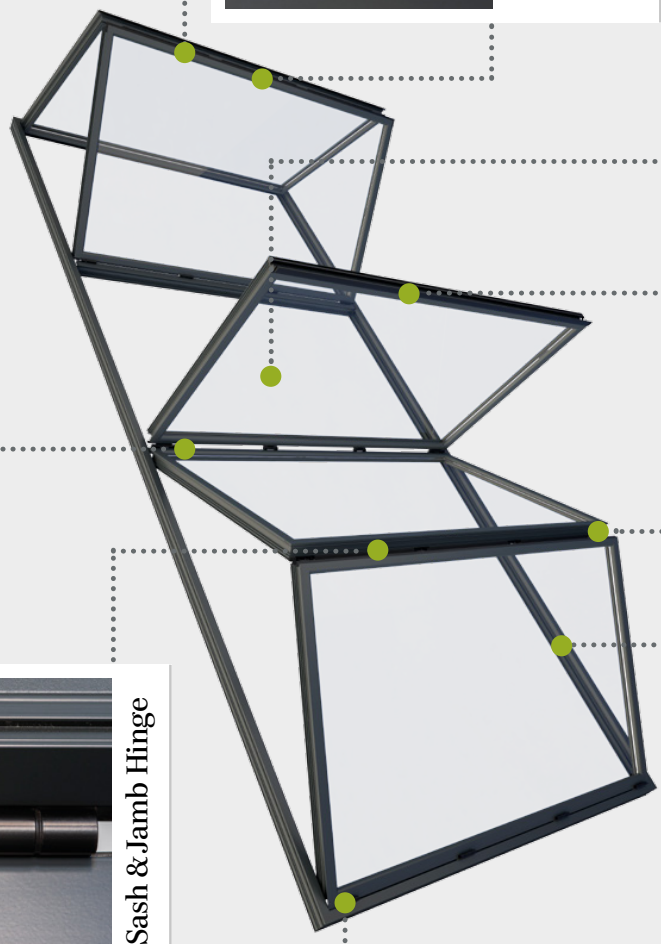

Sash & Jamb Hinge

Use sash

IS
to the side, stacked one behind the other
track options for two, three and four sash systems
to give the most uninterrupted views when closed