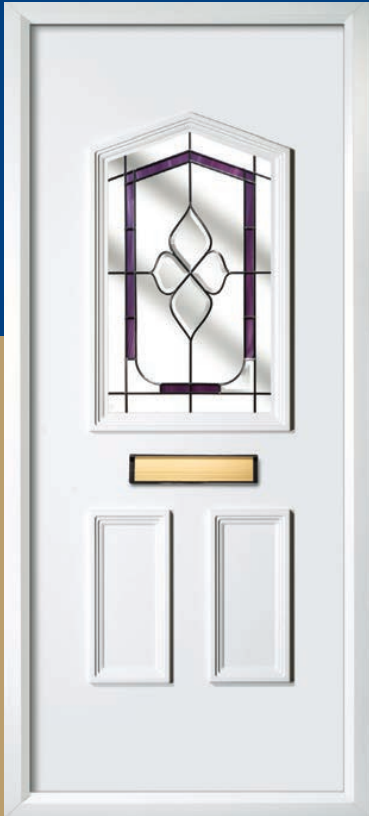

ETCHED GLASS OR SANDBLASTED GLASS Etching glass is the process of leaving one of our beautiful designs clear or transparent.

BDP-1039

BDP-1040

BDP-1041

BDP-1042

BDP-1043

BDP-1044

The rest of the area of the glass is sandblasted, eliminating the need for an obscure piece of backing glass.