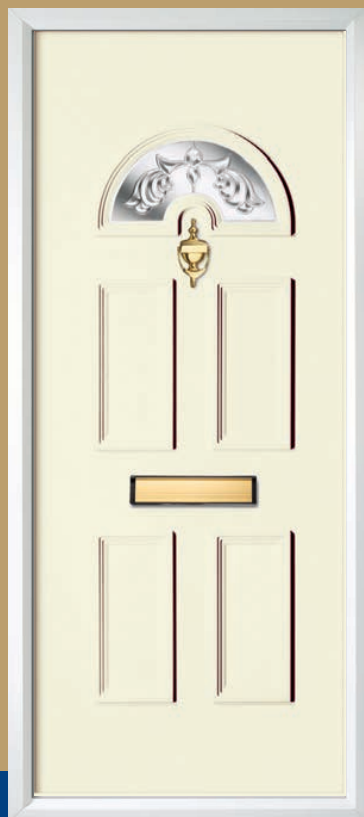

The rest of the area of the glass is sandblasted, eliminating the need for an obscure piece of backing glass.

BDP-1046