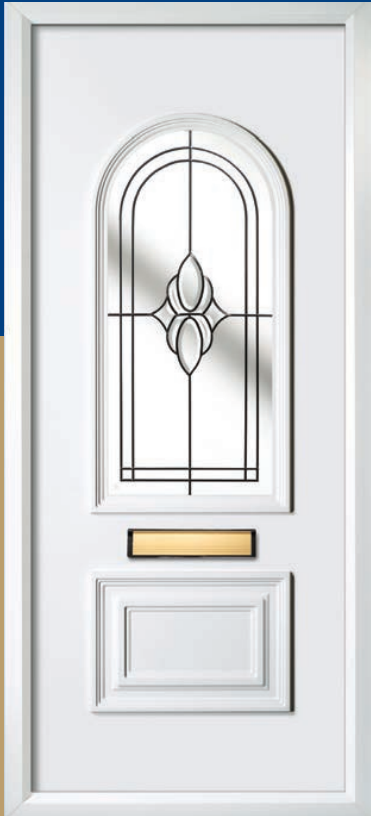

BDP-1061

BDP-1062

BEVELLED GLASS Our stunning range of cut-bevelled glass, outlined with traditional hand leading, can leave any property looking beautiful and eye catching.

BDP-1063

BDP-1064

BDP-1065

BDP-1066