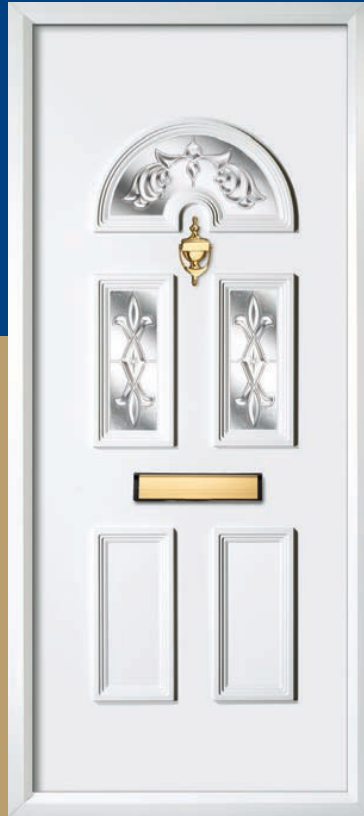

Giving Your Home A Fresh New Look...

FABULOUS DOOR AND CONSERVATORY
PANELS TO CHOOSE FROM

www.birminghamdoorpanel.com
sales@birminghamdoorpanel.com

RESIN GLASS

This is a beautiful design giving the impression of prism glass but using our art (advanced resin technology). However, this is not to be confused with cut glass believing, but a complex and sophisticated cluster of resin material, giving the impression of bevelled glass, the result is a stunning effect. Producing a wonderful display with rays of light to brighten your home.

BDP-1001

BDP-1002

BDP-1003

BDP-1004

BDP-1005

BDP-1006

BDP-1007

BDP-1008