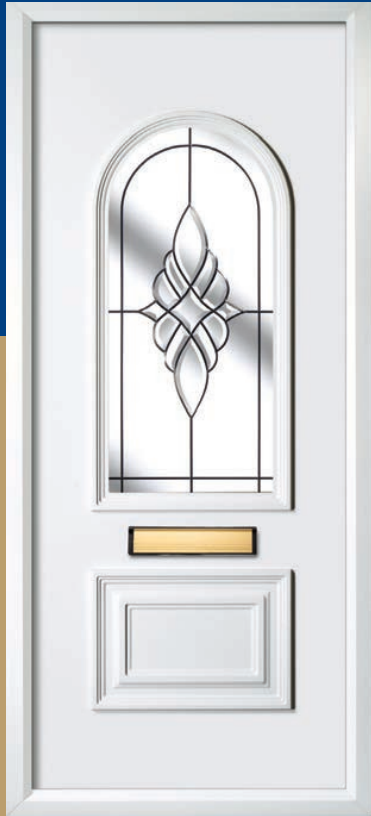

Giving Your Home A Fresh New Look...

FABULOUS DOOR AND CONSERVATORY
PANELS TO CHOOSE FROM

www.birminghamdoorpanel.com
sales@birminghamdoorpanel.com

RESIN GLASS

This is a beautiful design giving the impression of prism glass but using our art (advanced resin technology). However, this is not to be confused with cut glass believing, but a complex and sophisticated cluster of resin material, giving the impression of bevelled glass, the result is a stunning effect. Producing a wonderful display with rays of light to brighten your home.

BDP-1053

BDP-1054

BDP-1055

BDP-1056

BDP-1057

BDP-1058

BDP-1059

BDP-1060

BDP-1061

BDP-1062

BEVELLED GLASS Our stunning range of cut-bevelled glass, outlined with traditional hand leading, can leave any property looking beautiful and eye catching.

BDP-1063

BDP-1064

BDP-1065

BDP-1066