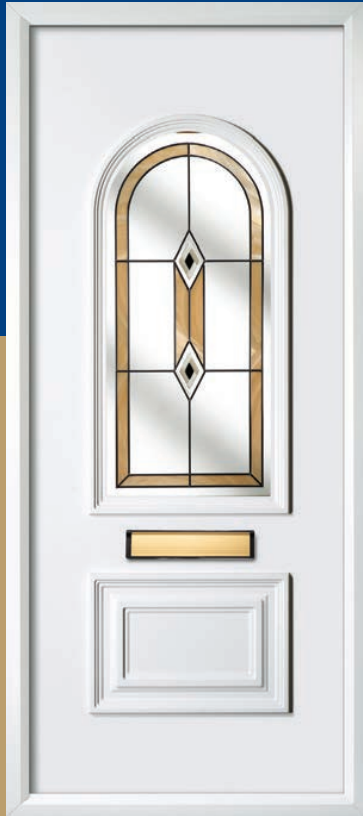

Giving Your Home A Fresh New Look...

FABULOUS DOOR AND CONSERVATORY
PANELS TO CHOOSE FROM

www.birminghamdoorpanel.com
sales@birminghamdoorpanel.com

RESIN GLASS

This is a beautiful design giving the impression of prism glass but using our art (advanced resin technology). However, this is not to be confused with cut glass believing, but a complex and sophisticated cluster of resin material, giving the impression of bevelled glass, the result is a stunning effect. Producing a wonderful display with rays of light to brighten your home.

BDP-1061

BDP-1062

BEVELLED GLASS Our stunning range of cut-bevelled glass, outlined with traditional hand leading, can leave any property looking beautiful and eye catching.

BDP-1063

BDP-1064

BDP-1065

BDP-1066