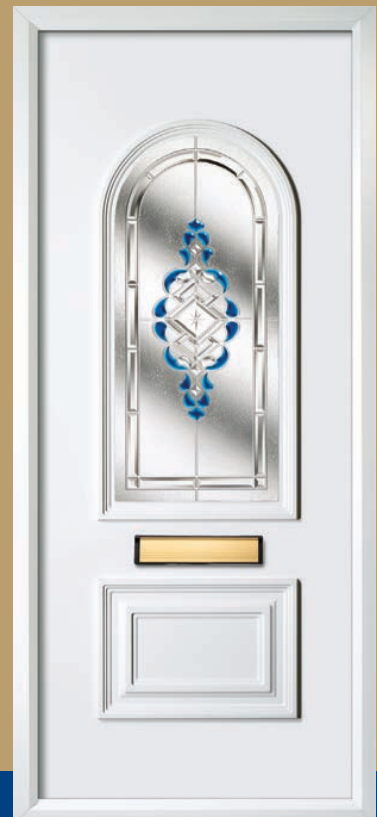

Giving Your Home A Fresh New Look...

FABULOUS DOOR AND CONSERVATORY
PANELS TO CHOOSE FROM

www.birminghamdoorpanel.com
sales@birminghamdoorpanel.com

RESIN GLASS

This is a beautiful design giving the impression of prism glass but using our art (advanced resin technology). However, this is not to be confused with cut glass believing, but a complex and sophisticated cluster of resin material, giving the impression of bevelled glass, the result is a stunning effect. Producing a wonderful display with rays of light to brighten your home.

BDP-1001

BDP-1002

BDP-1003

BDP-1004

BDP-1005

BDP-1006

BDP-1007

BDP-1008

BDP-1009

BDP-1010

BDP-1011

BDP-1012

BDP-1013

BDP-1014

FUSION Fusion lite is our latest range and, like the standard fusion is all manufactured using high quality spectrum glass.

BDP-1015

BDP-1016

BDP-1017

BDP-1018

BDP-1019

BDP-1020

BDP-1021

BDP-1022

BDP-1023