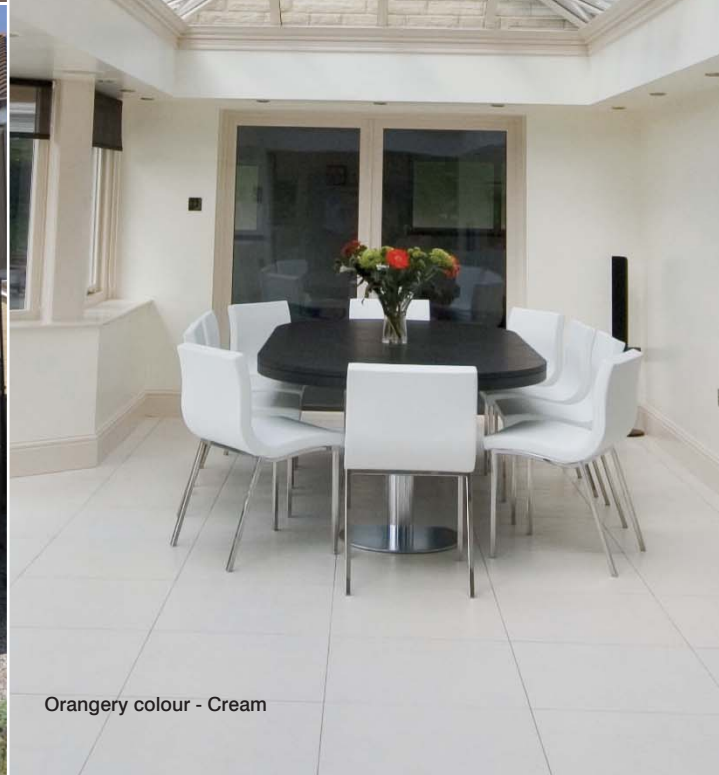

Orangery colour - Cream