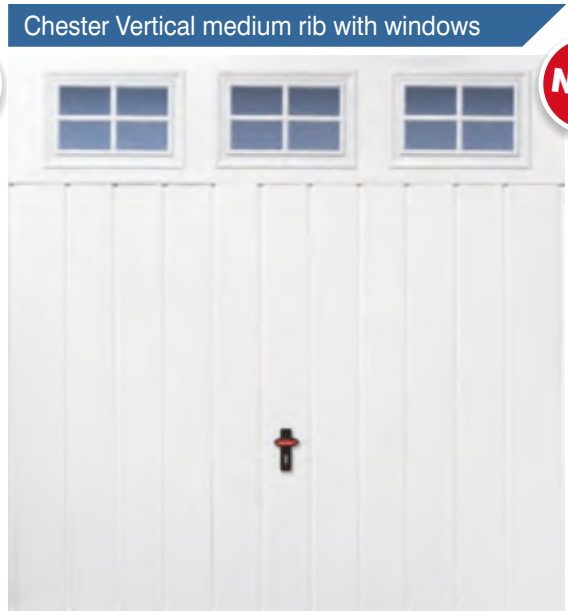

Up and Over garage doors - Steel Styles

We've added new styles to our range, why not let the light in with our glazed doors? Window designs are all supplied with Pilkington K stippled safety glass with a choice of decorative inserts