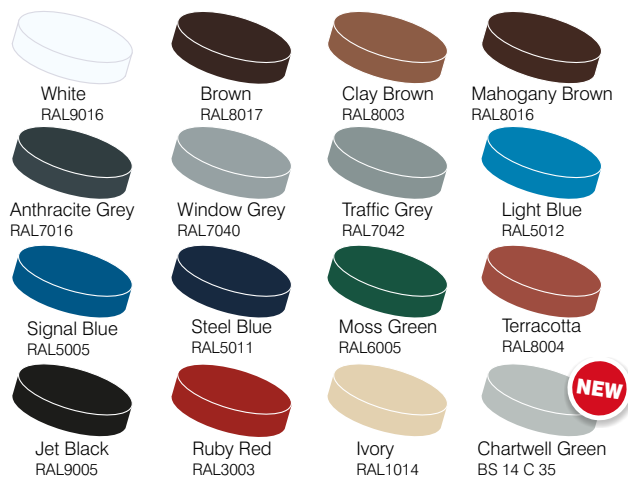

## Colour Options

- |   |   |   |  |   |
|---|---|---|--|---|
| <br>White<br>RAL9016           | <br>Brown<br>RAL8017       | <br>Clay Brown<br>RAL8003         | <br>Mahogany Brown<br>RAL8016 | <br>Terracotta<br>RAL8004  |
| <br>Anthracite Grey<br>RAL7016 | <br>Window Grey<br>RAL7040 | <br>Traffic Grey<br>RAL7042       | <br>Light Blue<br>RAL5012     | <br>Signal Blue<br>RAL5005 |
| <br>Steel Blue<br>RAL5011      | <br>Moss Green<br>RAL6005  | <br>Jet Black<br>RAL9005          |  |   |
| <br>Ruby Red<br>RAL3003        | <br>Ivory<br>RAL1014       | <br>Chartwell Green<br>BS 14 C 35 |  |   |

Vale with Windows

**NEW**

Colour Options

**NEW**

Aside from the ever popular white, doors are also available in the classic low gloss solid colours shown. Every door is factory finished for excellent corrosion resistance.