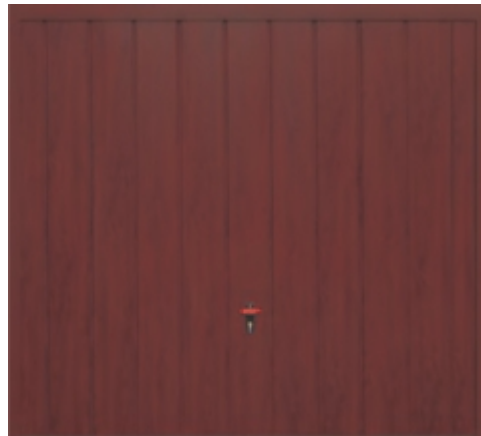

Medium Rib Vertical - Rosewood