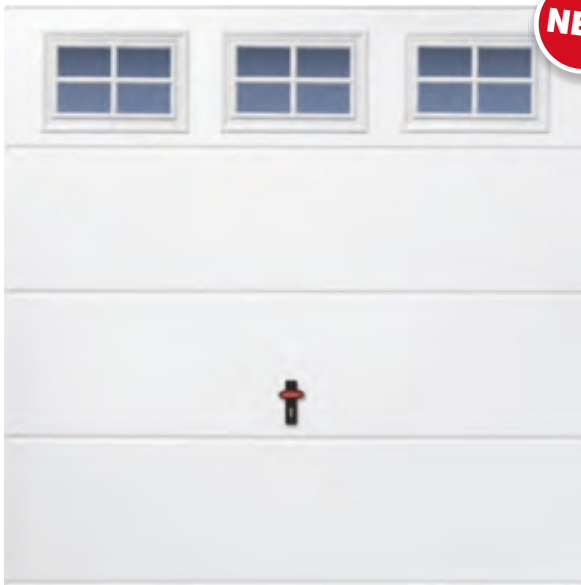

Horizontal wide rib with windows

NEW