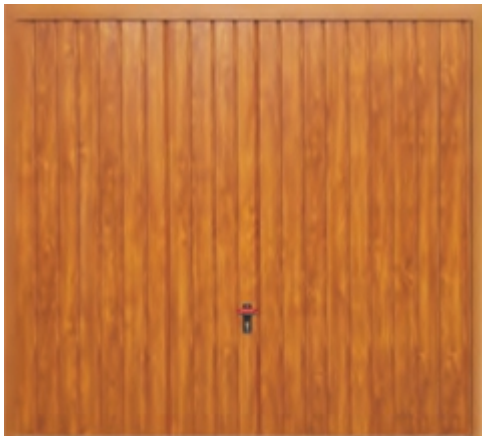

Standard Rib Vertical - Golden Oak