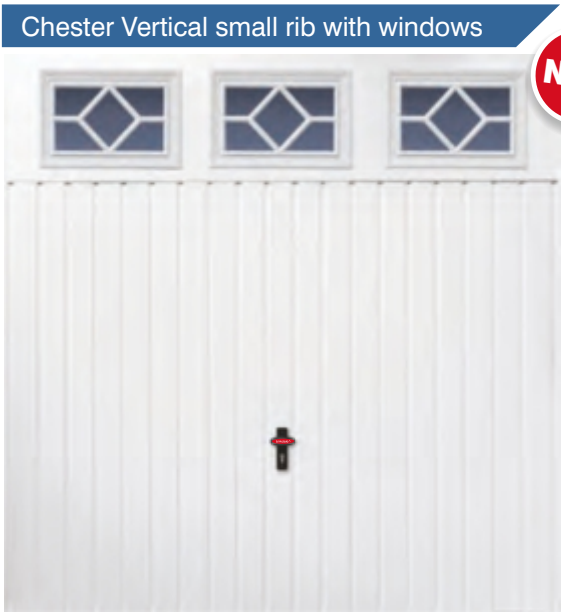

Up and Over garage doors - Steel Styles

We've added new styles to our range, why not let the light in with our glazed doors? Window designs are all supplied with Pilkington K stippled safety glass with a choice of decorative inserts