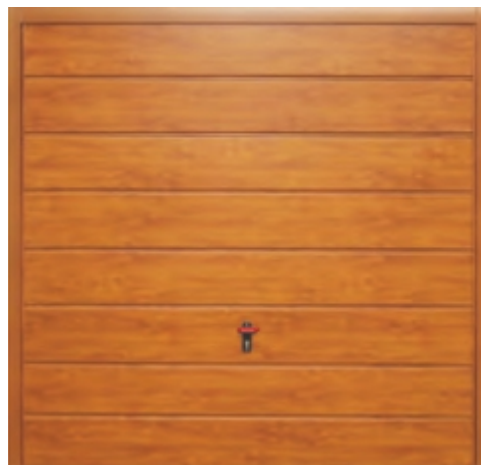

Medium Rib Horizontal - Golden Oak