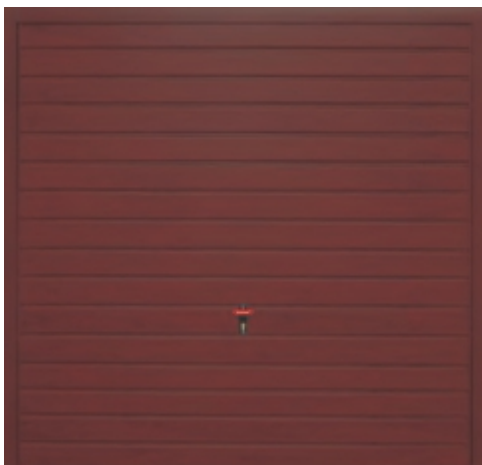

Golden Oak or Rosewood finishes in standard or medium rib designs add a real element of design to your home.

Standard Rib Horizontal - Rosewood