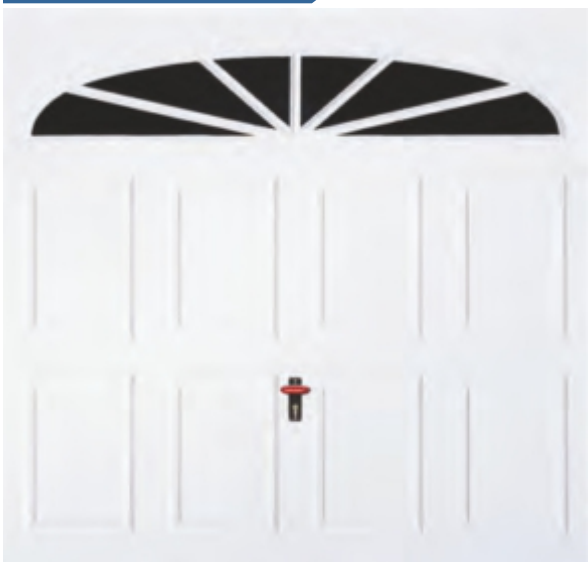

White gloss doors are just that! The high gloss finish just requires an occasional wipe over to keep it in pristine condition.

Eastbourne White Gloss