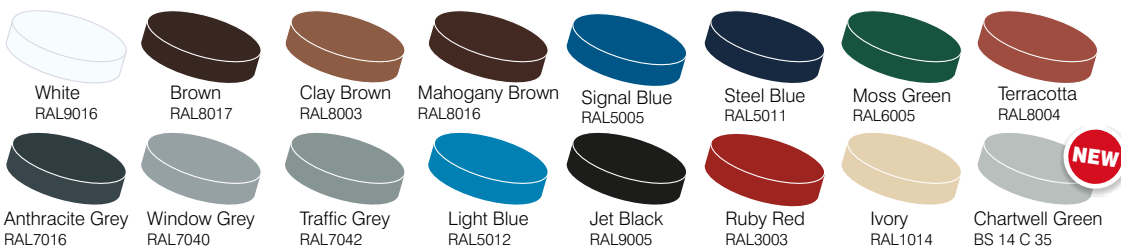

## Colour Options

Aside from the ever popular white, doors are also available in the classic low gloss solid colours shown.

Every door is factory finished for excellent corrosion resistance.