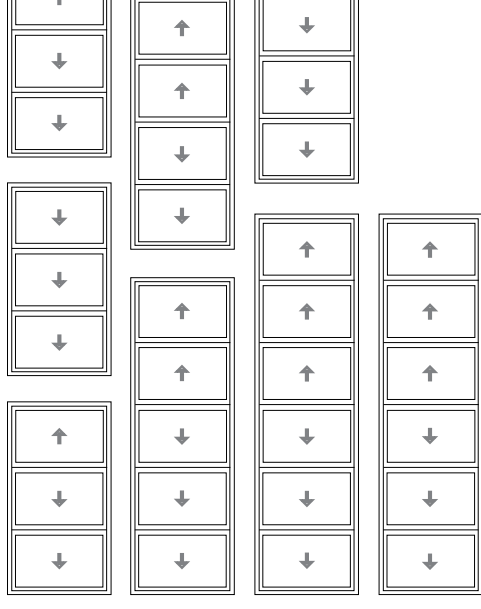

Choose your style

These are just a few of the potential style variations available. If you are looking for, ask us for further options.