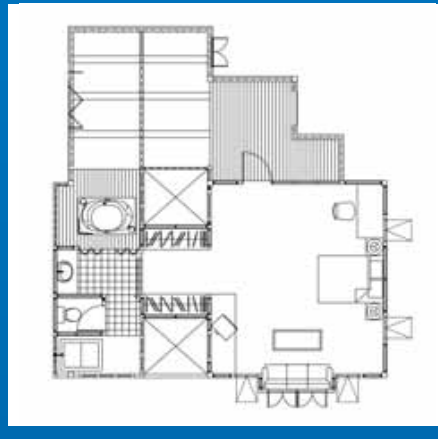

Optional roof lights for added ventilation.

Decorative ridge and end cap detail for a perfect finish.

When we create your conservatory design, we take care of every last detail – from hinge cap to ceiling fan, you can rest assured it's all in the plan!