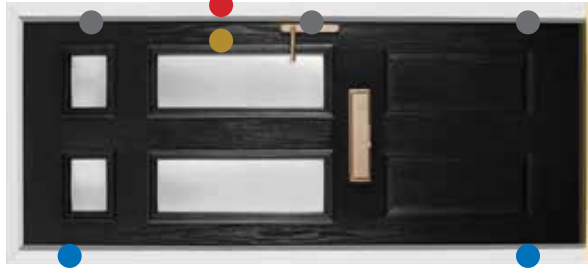

● Hook locks

Hook locks deliver the ultimate in anti-intruder security. Hook locks are fitted towards the top and bottom, along the locking edge of the door. They also incorporate anti-lift bolts and work in unison with a soft closing handle and centre dead-lock.